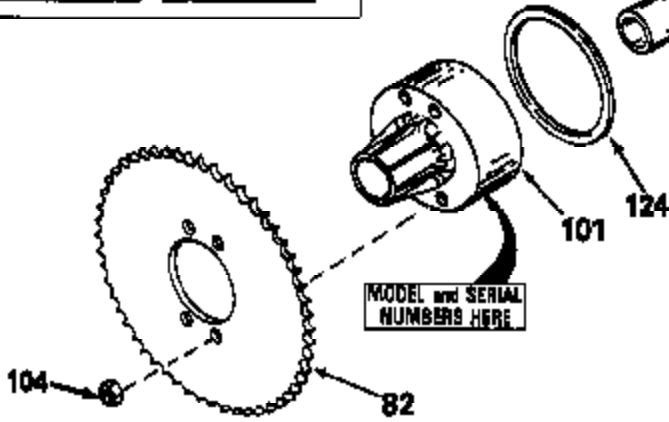

JOIST

SICHER IST DAS:
DAS ORIGINAL

47	48
47A	48A
47B	48B
47C	48C
47D	48D
47E	48E
47H	48H
47L	48L

47M	48M
47P	48P
47R	48R
47V	48V
47W	48W
47X	48X

Ref #	Part Number	Qty	Description
13	778067		Gear, Bevel (16 teeth)
14	778068		Gear, Pinion (16 teeth)
17	786040		Pin, Drive
26	792018		Ring, Retaining
31	780001		Washer (3/4" ID x 1-1/2" OD x 1/16" t hick)
31A	780096		Washer, Thrust
47D	774273		Axle (9-13/16" long)
48D	774274		Axle (20-13/64" long)
82	786043		Sprocket. No Teeth 54. O.D. 8.823
82	786051		Sprocket. No Teeth 60. O.D. 9.841
82	786070		Sprocket. No Teeth 48. O.D. 7.920
82	786041A		Sprocket. No Teeth 45. O.D. 7.389
82	786042		Sprocket. No Teeth 40. O.D. 6.650
90	788067B	100-151A Peerless	Grease (32 oz. bottle Bentonite greas e)
101	774344		Differential Carrier Hsg (Incl. 137)
102	774345		Differential Carrier Hsg (Incl. 139)
103	792041		Screw, 5/16-18 x 3-3/4"
104A	792061		Washer, Flat, 5/16"
104	792042		Nut, Lock, 5/16-18 (Use as required)
137	780077		Bushing (3/4" ID x 1-1/16" OD x 2-1/1 6" long)
139	780077		Bushing (3/4 ID x 1-1/16" OD x 2-1/16 " long)